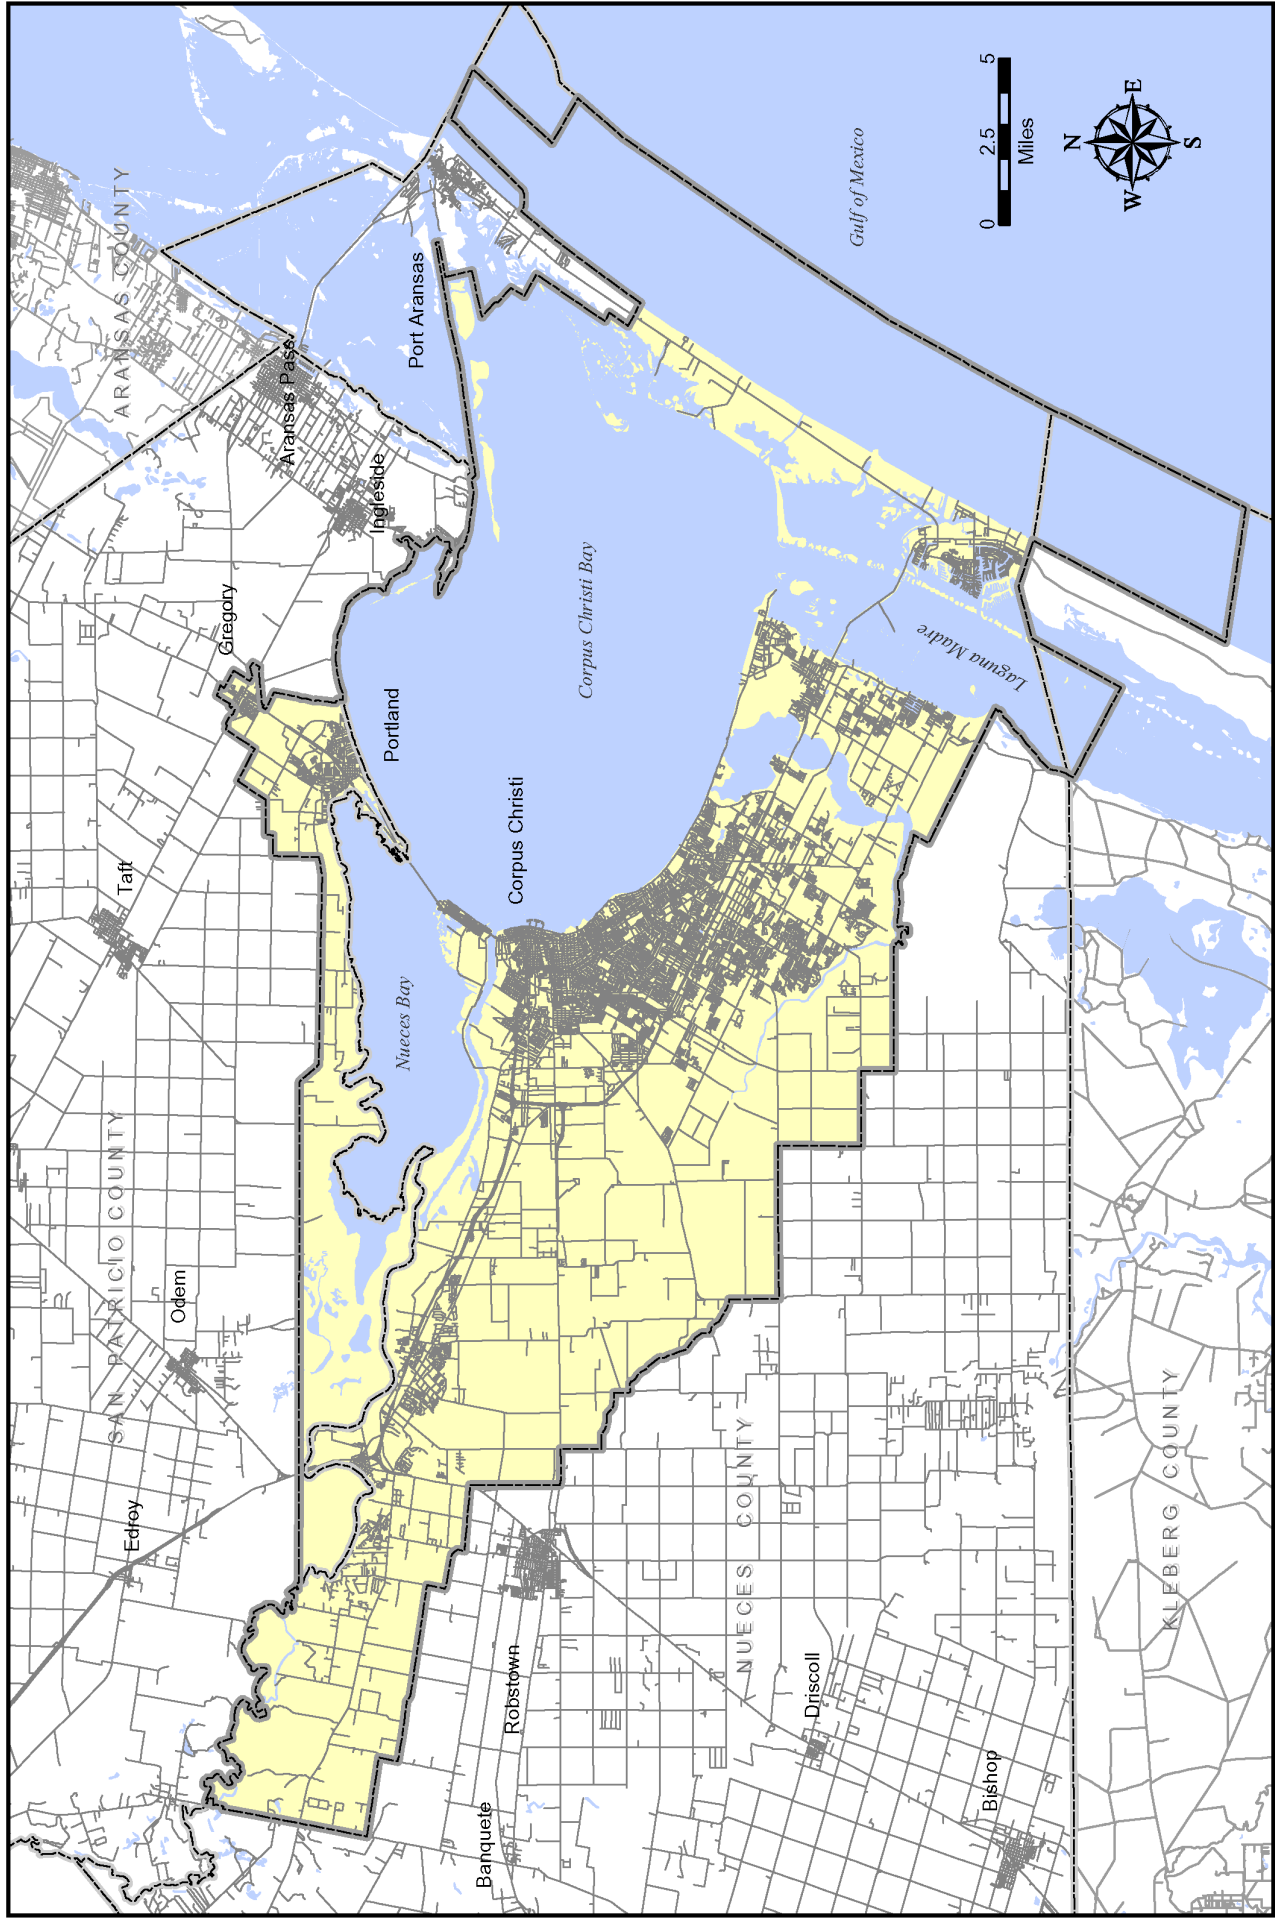

METROPOLITAN BOUNDARY AREA MAP

CORPUS CHRISTI MPO BOUNDARY

Corpus Christi Metropolitan Planning Organization

The Metropolitan Planning Area comprises the City of Corpus Christi, City of Portland, City of Gregory and parts of Nueces, San Patricio and Kleberg Counties. Where ever a boundary line coincides with existing public right-of-way shall be included with said boundary. March 4, 2004.

Legend

MPO Boundary